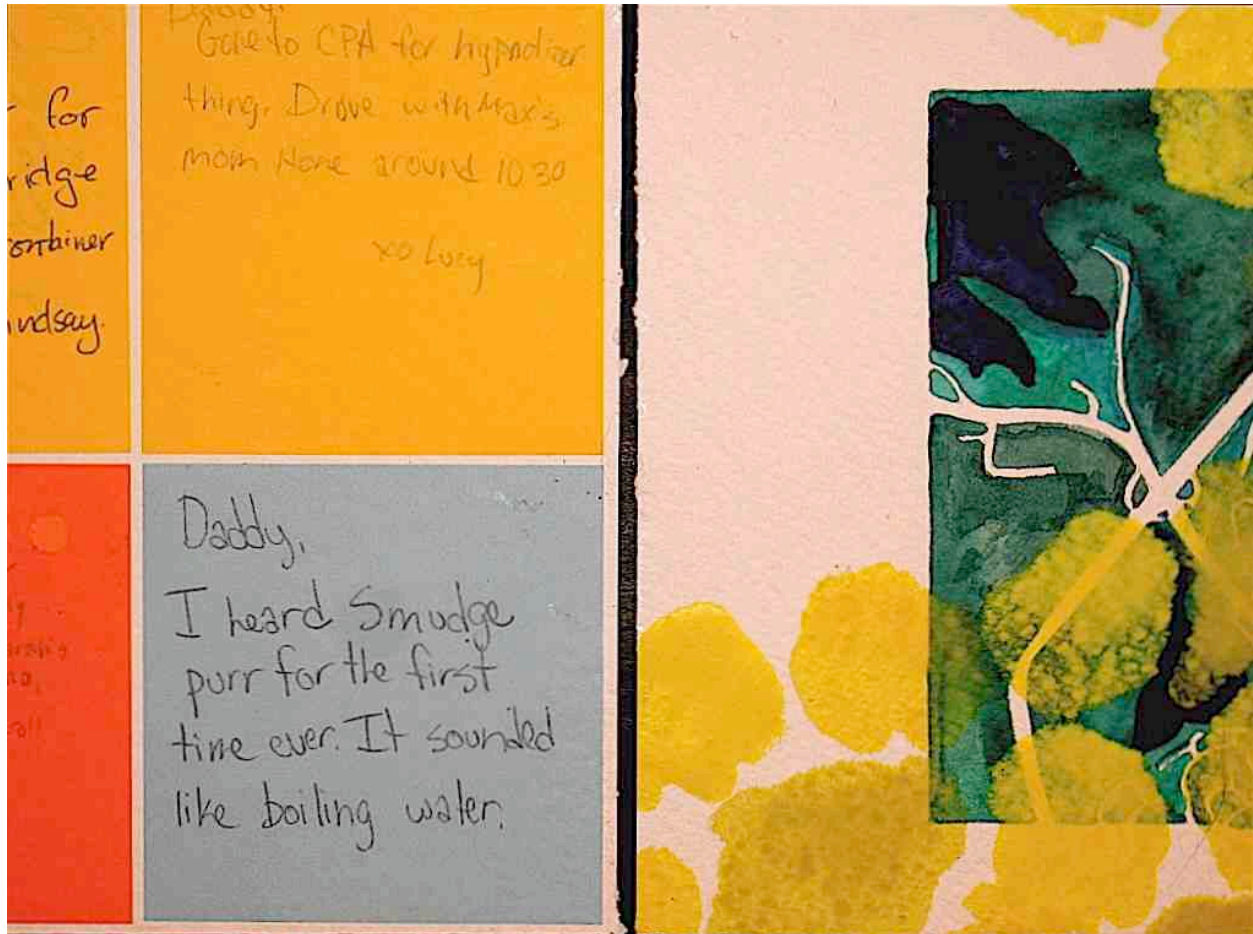

Peter Dykhuis - Odds (and ends of the earth)

Red Head Gallery
401 Richmond Street W #115
Toronto, Ontario, M5V 3A8
416-504-5654
art@redheadgallery.org

opening reception Saturday 5 September 2009, 2:00 – 5:00
exhibition continues to 26 September
12-5 Wednesday – Saturday

31 Douglas Drive – detail

Each horizontally oriented piece in this exhibition began with paper-based ephemera -- such as envelopes, notes and 'to do' lists addressed to the artist -- that are collaged together with painted images based on geo-spatial digital maps and Google Earth landscapes. In doing so, warm and personal odds-and-ends of life are combined with cool satellite mapping to create layered portraits of person and place.